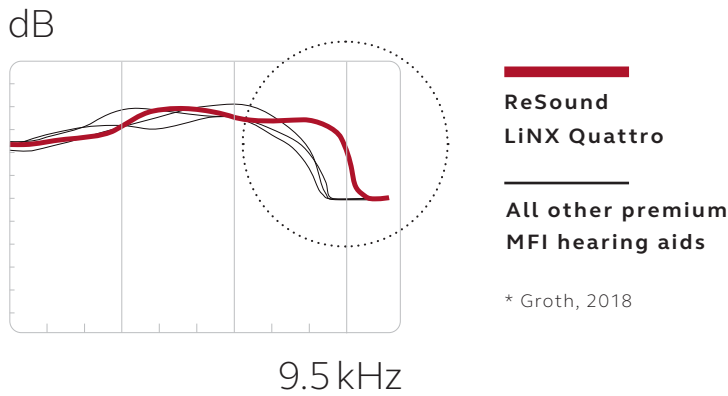

Unrivaled full spectrum of streaming

MORE POWER FOR SMOOTHER STREAMING

With ReSound LiNX Quattro and a 30% increase in computing power, we've virtually eliminated any lag in audio streaming for both direct streaming to the hearing aids and when using ReSound wireless accessories.

BROADEST MFI STREAMING BANDWIDTH

With a frequency bandwidth that expands up to 9.5 kHz, the widest among Made for Apple hearing aids, users get a fuller quality for sound streamed from ReSound LiNX Quattro.